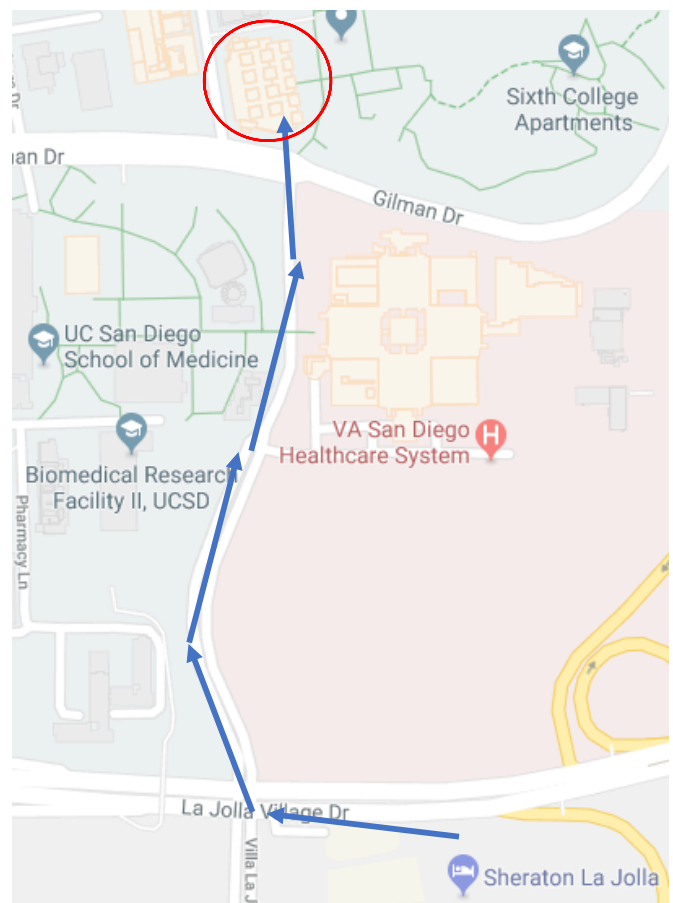

Sheraton La Jolla (Driving directions to Gilman Parking Structure): ~4 minutes

3299 Holiday Court
La Jolla, CA 92037
858-459-5500

- Head southwest on Holiday Ct toward Villa La Jolla Dr.
- Take the 1st right onto Villa La Jolla Dr.
- Stay in the middle lane and drive into the parking structure located on Gilman Dr.