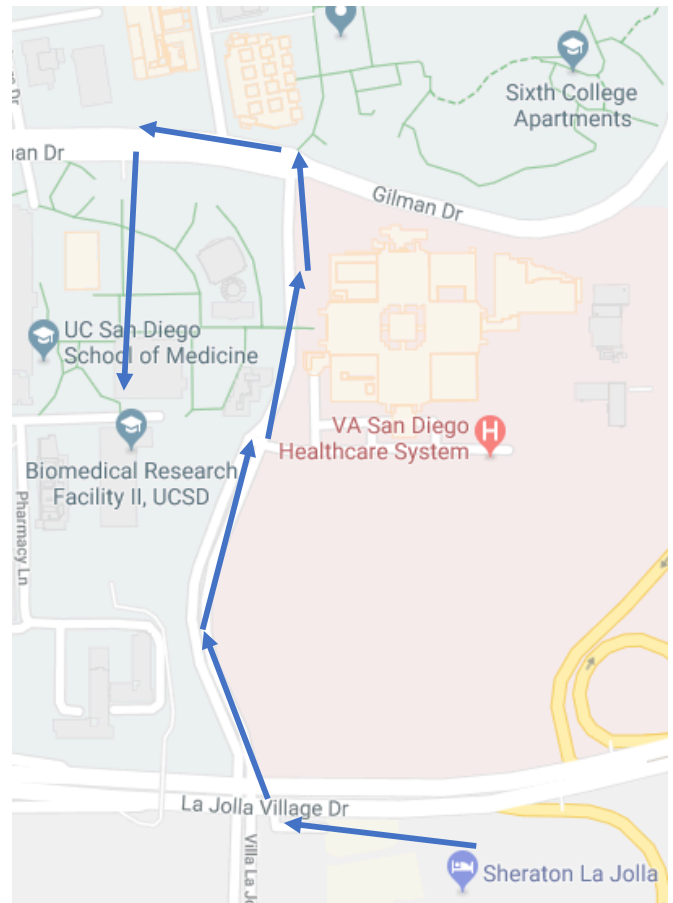

Specific directions from Sheraton La Jolla

Sheraton La Jolla (Walking): ~17 minutes

3299 Holiday Court
La Jolla, CA 92037
858-459-5500

- Head southwest on Holiday Ct toward Villa La Jolla Dr.
- Head north on Villa La Jolla Dr.
- Turn left onto Gilman Dr.
- Turn left at Russell Ln
- Walk south towards Osler Ln
- Pass the Stein Clinical Research Building and Medical Education and Telemedicine Building to your left
- BRF II is located on Osler, next to the Skaggs School of Pharmacy