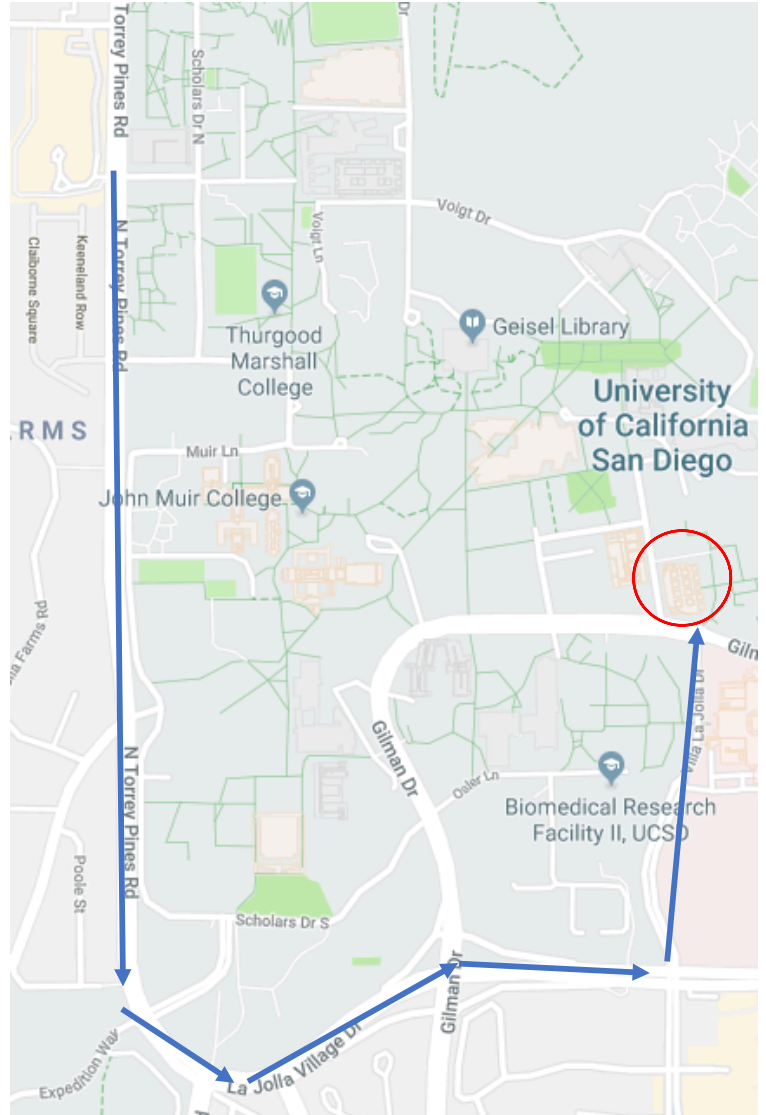

**Specific directions from the Estancia La Jolla Hotel and Spa
Estancia La Jolla Hotel & Spa (Driving directions to Gilman
Parking Structure): ~7 minutes**

9700 N Torrey Pines Rd
La Jolla, CA 92037
858-550-1000

- Turn right onto N Torrey Pines Rd
- Continue straight onto La Jolla Village Dr.
- Turn left onto Villa La Jolla Dr.
- Stay in the middle lane and drive into the parking structure located on Gilman Dr.